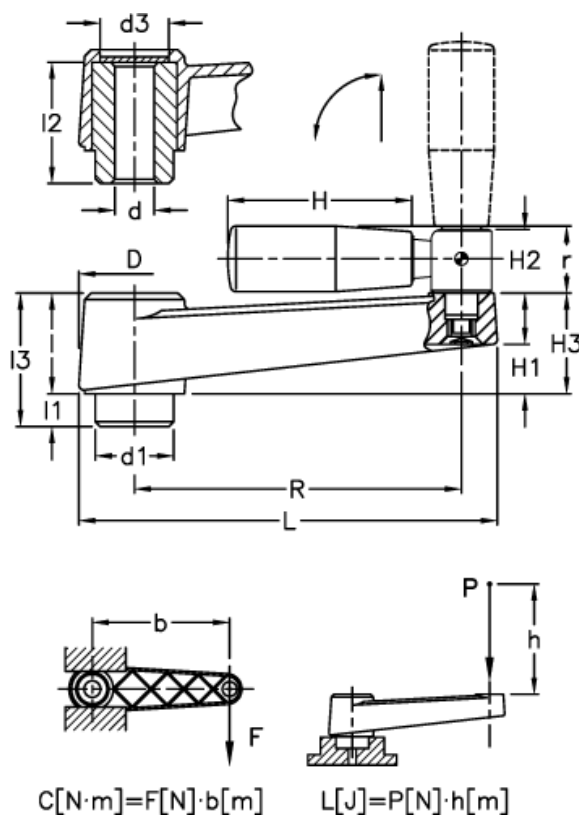

Data Sheet

Article number: 2301044421
 Description: E+G Crank handle
 MT.130+IR-A14

Measures

C (N m) = 350	H3 = 35	R = 130
D = 40	l = 35	
d1 = 28	L = 162	
d3 = 25	L (J) = 45	
d H7 = 14	l1 = 14	
H = 65	l2 = 44	
H1 = 20	l3 = 49	
H2 = 20	r = 22	